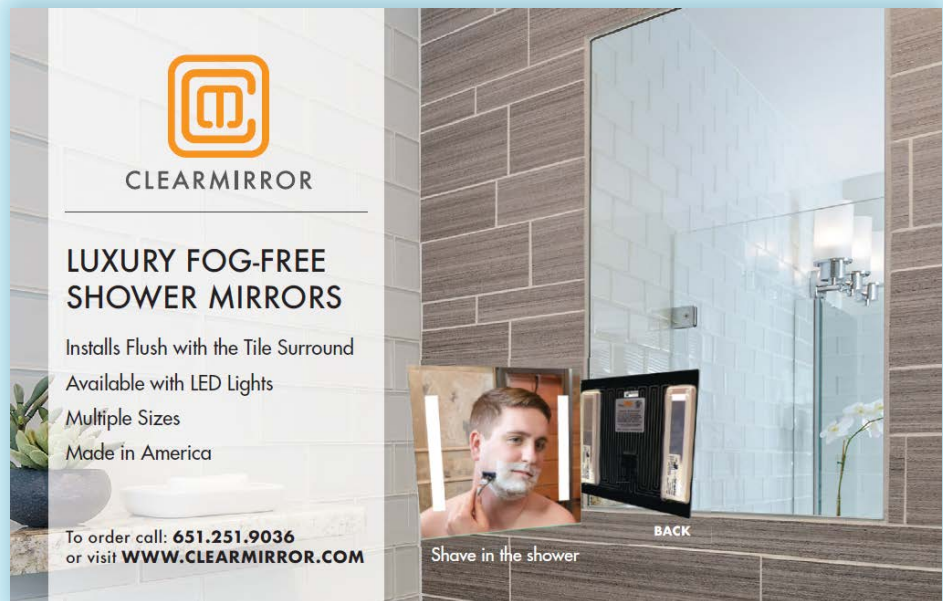

Curbless Showers and Bench Seating

The curbless shower provides easy access and adding bench seating is also a standard feature. A ShowerLite or a Shower ClearMirror fog-free mirror positioned near the bench at face level and another one at standing height is an ideal accessory for residential "Aging-In-Place" clients.

Shower ClearMirror and ShowerLite

The fog-free operation allows the gentleman to shave in the shower. Ladies will use the Shower ClearMirror to remove make-up and to apply facial treatments. The **Original ClearMirror** heater mounts behind any vanity mirror and keeps that area fog free. This is a solution for wheel-chair confined home owners who would not be able to reach the mirror to wipe off the condensation.